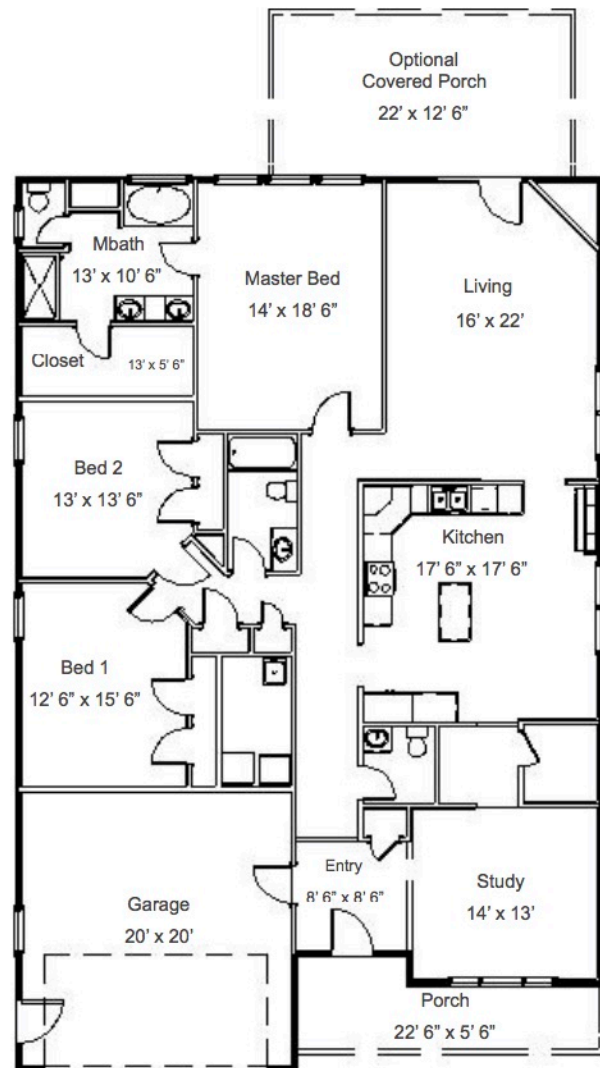

## Enchanted Series

3 BDRM  
2 BATH

2133  
SQ. FT.

NOTE: PRICES, SPECIFICATIONS AND DIMENSIONS ARE APPROXIMATE AND ARE SUBJECT TO CHANGE WITHOUT NOTICE.