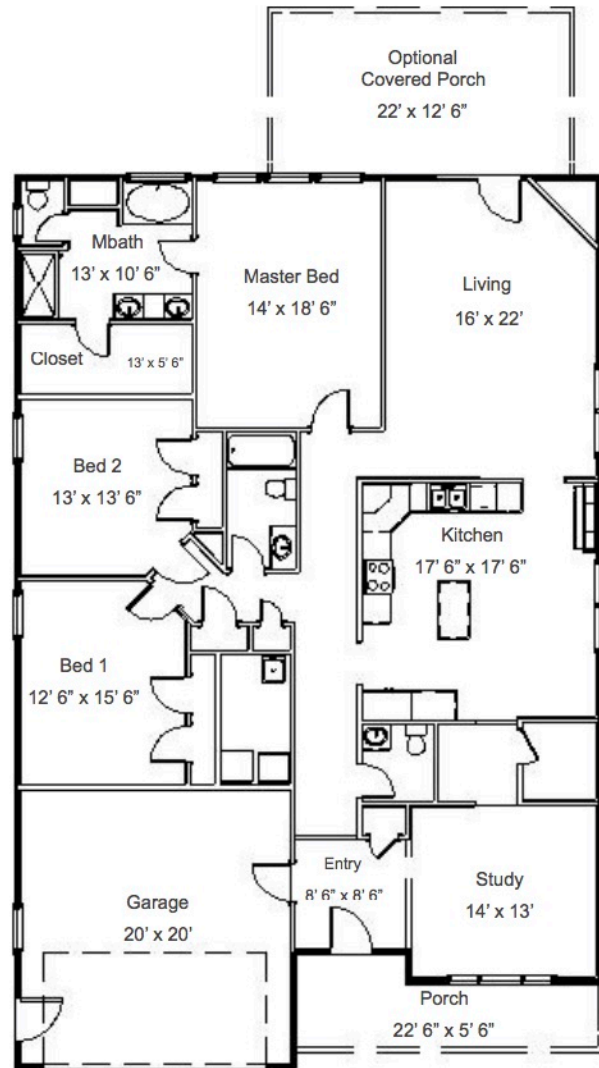

## Enchanted Series

3 BDRM  
2 BATH

2133  
SQ. FT.

NOTE: PRICES, SPECIFICATIONS AND DIMENSIONS ARE APPROXIMATE AND ARE SUBJECT TO CHANGE WITHOUT NOTICE.