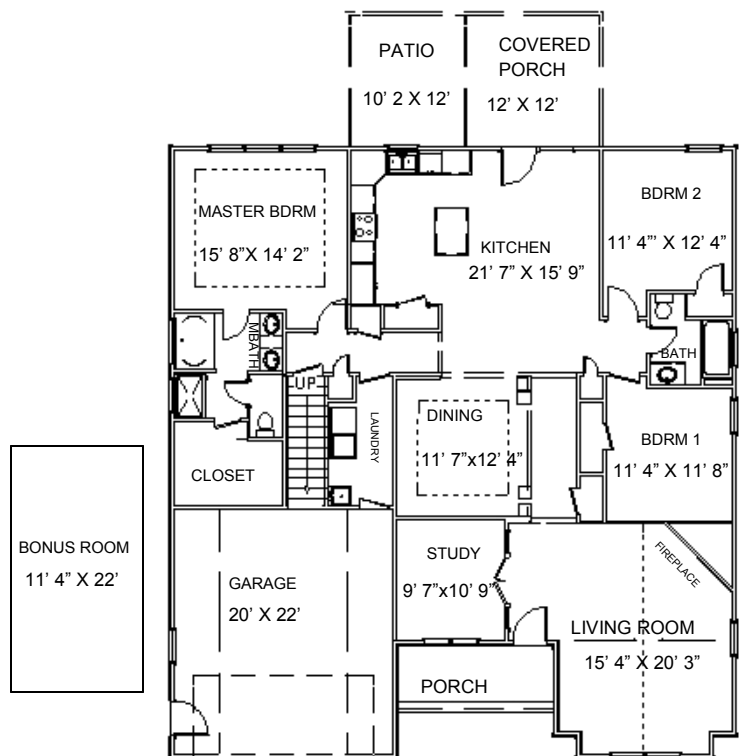

Enchanted Construction Service

FINE IDEAS IN MOTION

THE ARCADIA

3 bdrm 2 bath

2095 sq.ft.

Bonus room 270 sq.ft.

NOTE: PRICES, SPECIFICATIONS AND DIMENSIONS ARE APPROXIMATE AND ARE SUBJECT TO CHANGE WITHOUT NOTICE.