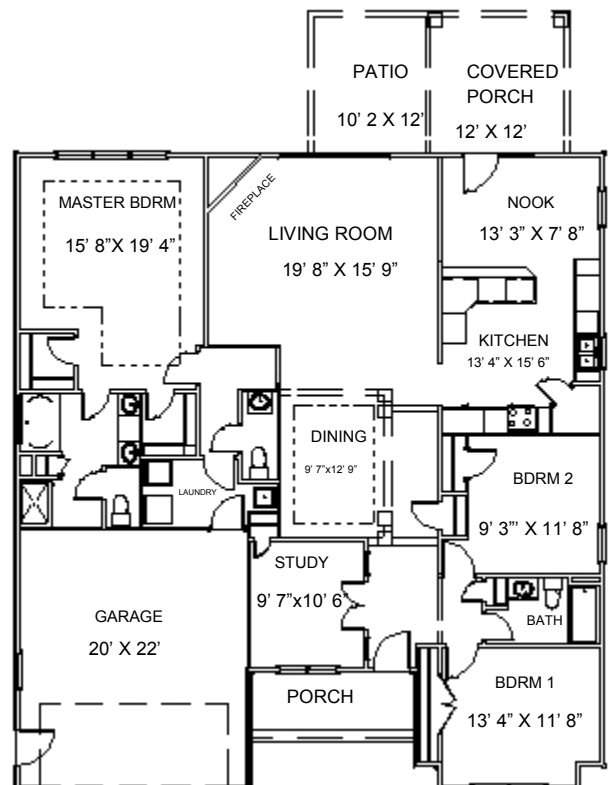

Enchanted Construction Service

FINE IDEAS IN MOTION

THE BEAUMONT

3 bdrm 2 1/2 bath

2116 sq.ft.

NOTE: PRICES, SPECIFICATIONS AND DIMENSIONS ARE APPROXIMATE AND ARE SUBJECT TO CHANGE WITHOUT NOTICE.