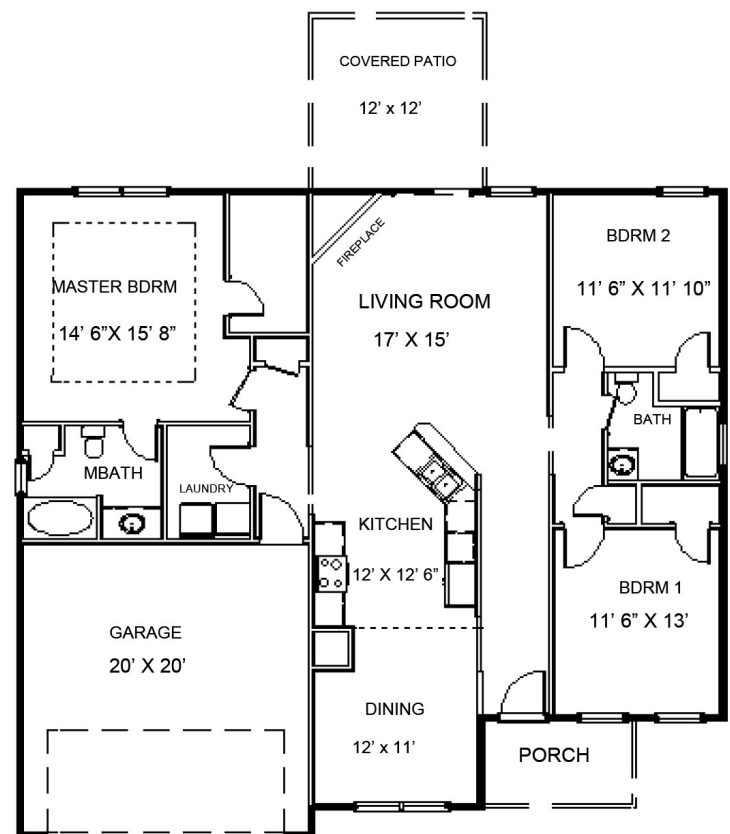

## THE BLACKSBURG

**3 bdrm 2 bath**

**1560 sq.ft.**

NOTE: PRICES, SPECIFICATIONS AND DIMENSIONS ARE APPROXIMATE AND ARE SUBJECT TO CHANGE WITHOUT NOTICE.