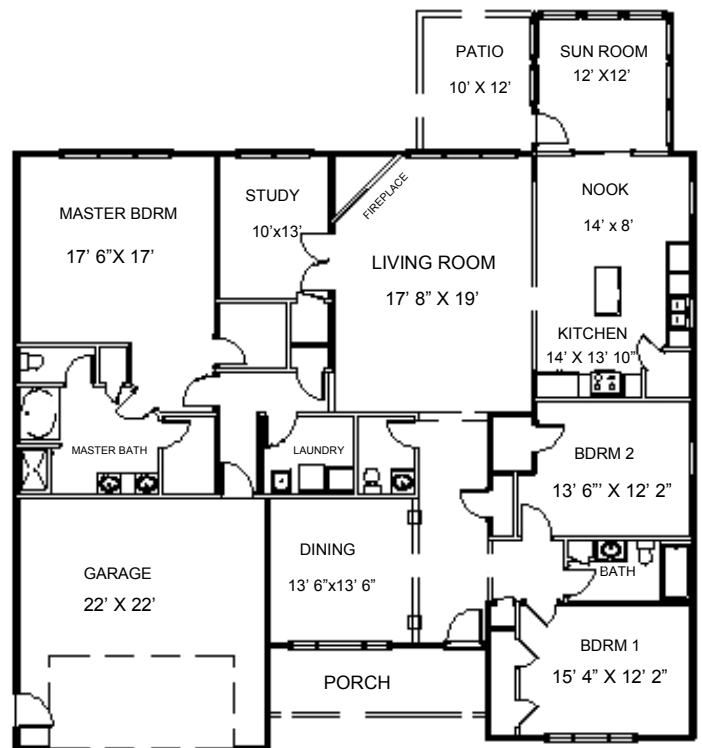

Enchanted Construction Service

FINE IDEAS IN MOTION

THE CONVERSE

3 bdrm 2 1/2 bath

2395 sq.ft.

NOTE: PRICES, SPECIFICATIONS AND DIMENSIONS ARE APPROXIMATE AND ARE SUBJECT TO CHANGE WITHOUT NOTICE.