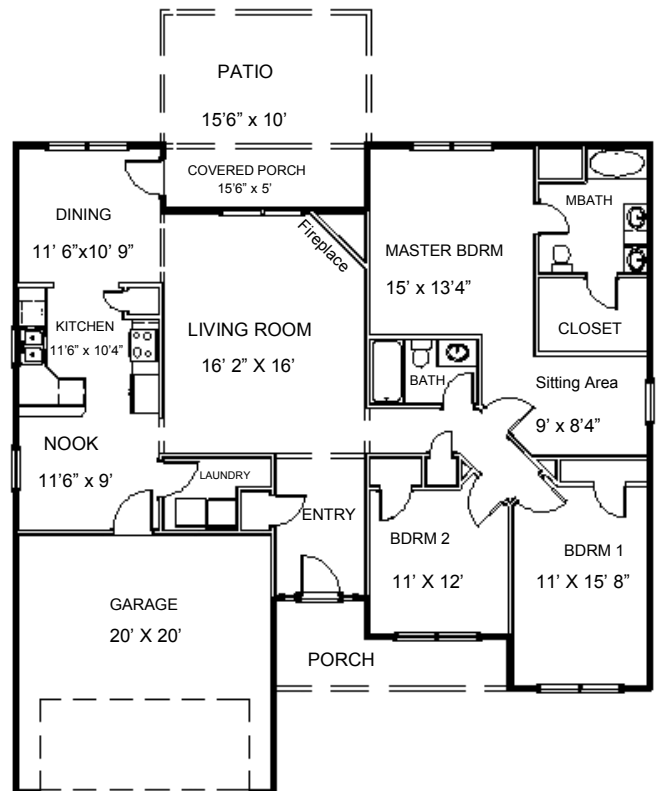

Enchanted Construction Service

FINE IDEAS IN MOTION

THE SOUTH PORT

3 bdrm 2 bath

1648 sq.ft.

NOTE: PRICES, SPECIFICATIONS AND DIMENSIONS ARE APPROXIMATE AND ARE SUBJECT TO CHANGE WITHOUT NOTICE.