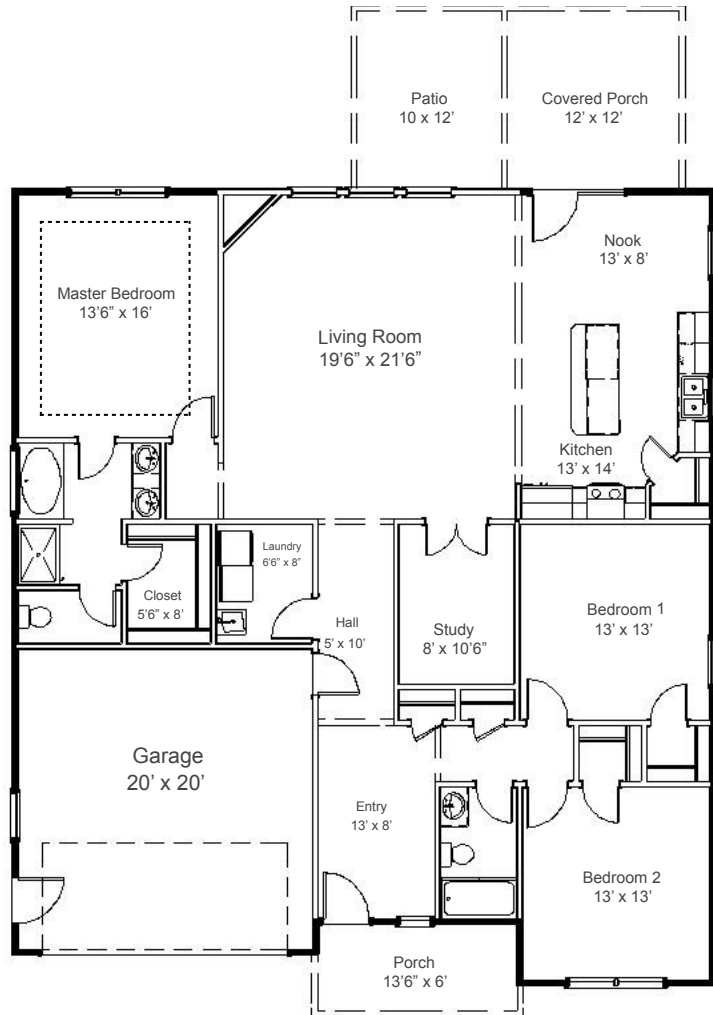

Enchanted
Construction Service

Fine Ideas In
Motion

Franklin

Enchanted Series

3 BDRM
2 BATH

1894
SQ. FT.

NOTE: PRICES, SPECIFICATIONS AND DIMENSIONS ARE APPROXIMATE AND ARE SUBJECT TO CHANGE WITHOUT NOTICE.