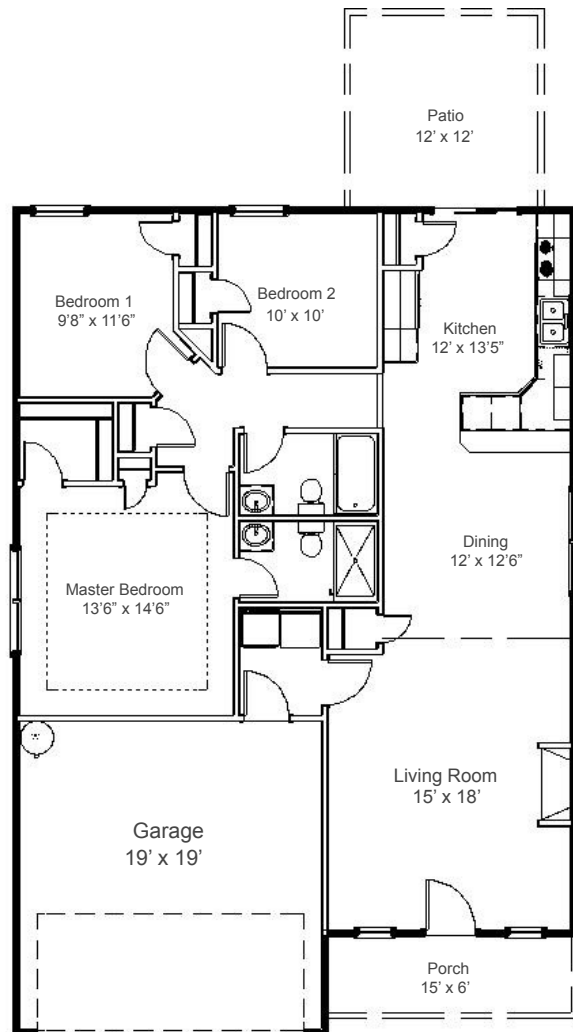

Enchanted
Construction Service

Fine Ideas In
Motion

Pacific

Enchanted Series

3 BDRM
2 BATH

1247
SQ. FT.

NOTE: PRICES, SPECIFICATIONS AND DIMENSIONS ARE APPROXIMATE AND ARE SUBJECT TO CHANGE WITHOUT NOTICE.