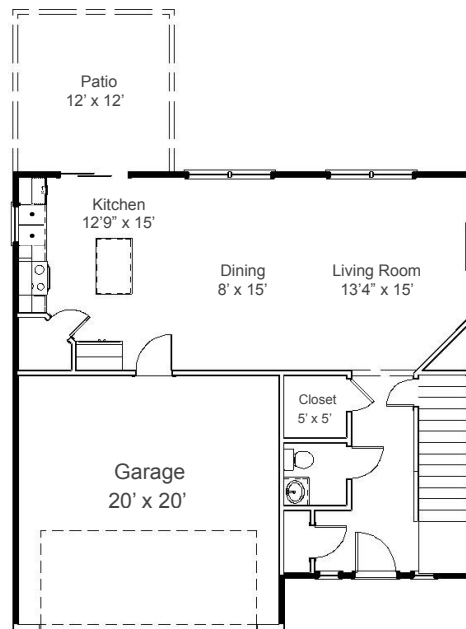

Enchanted
Construction Service

Fine Ideas In
Motion

Reynolds

Enchanted Series

3 BDRM
2 1/2 BATH

1528
SQ. FT.

NOTE: PRICES, SPECIFICATIONS AND DIMENSIONS ARE APPROXIMATE AND ARE SUBJECT TO CHANGE WITHOUT NOTICE.