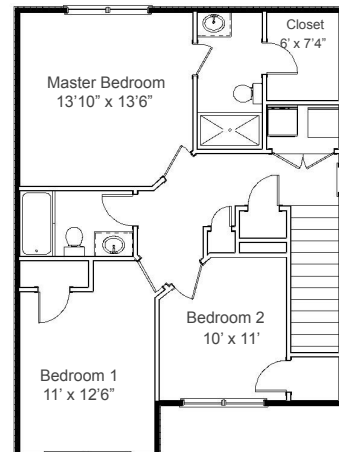

Enchanted
Construction Service

Fine Ideas In
Motion

Reynolds

Enchanted Series

3 BDRM
2 1/2 BATH

1528
SQ. FT.

NOTE: PRICES, SPECIFICATIONS AND DIMENSIONS ARE APPROXIMATE AND ARE SUBJECT TO CHANGE WITHOUT NOTICE.