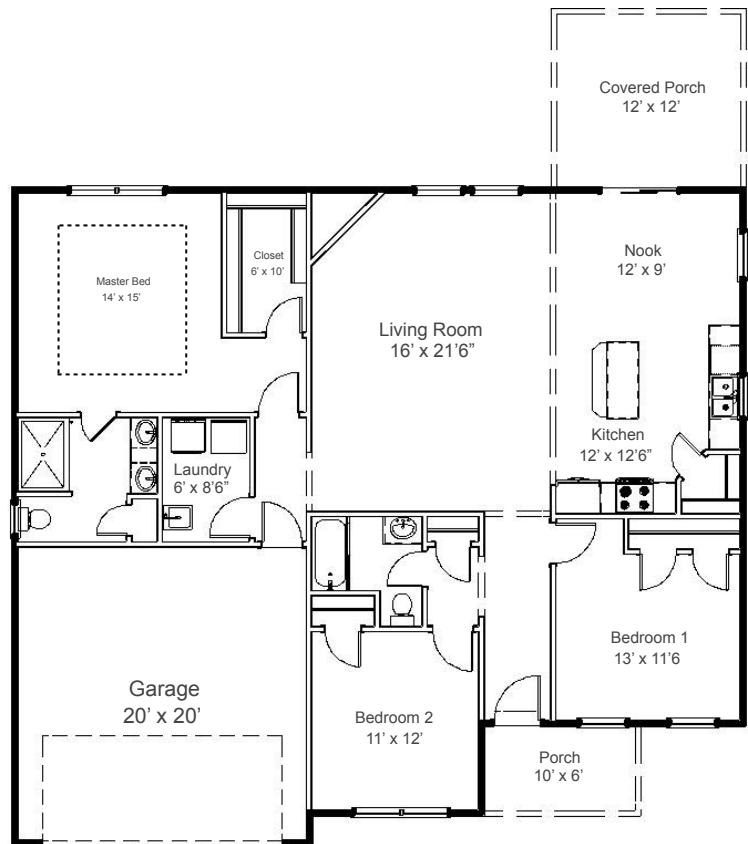

## Enchanted Series

3 BDRM  
2 BATH

1594  
SQ. FT.

NOTE: PRICES, SPECIFICATIONS AND DIMENSIONS ARE APPROXIMATE AND ARE SUBJECT TO CHANGE WITHOUT NOTICE.