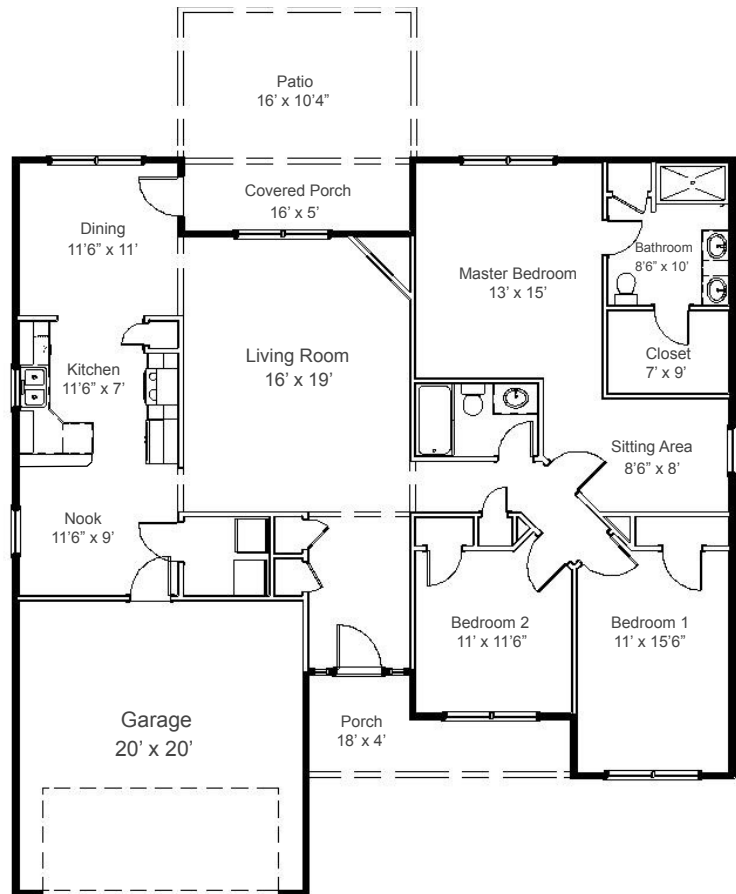

Enchanted
Construction Service

Fine Ideas In
Motion

South Port

Enchanted Series

3 BDRM
2 BATH

1648
SQ. FT.

NOTE: PRICES, SPECIFICATIONS AND DIMENSIONS ARE APPROXIMATE AND ARE SUBJECT TO CHANGE WITHOUT NOTICE.