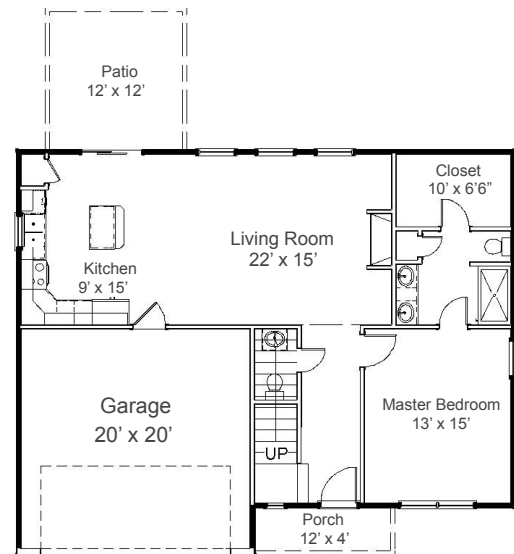

Enchanted
Construction Service

Fine Ideas In
Motion

Sumter

Enchanted
Series

4 BDRM
2 1/2 BATH

1728
SQ. FT.

NOTE: PRICES, SPECIFICATIONS AND DIMENSIONS ARE APPROXIMATE AND ARE SUBJECT TO CHANGE WITHOUT NOTICE.