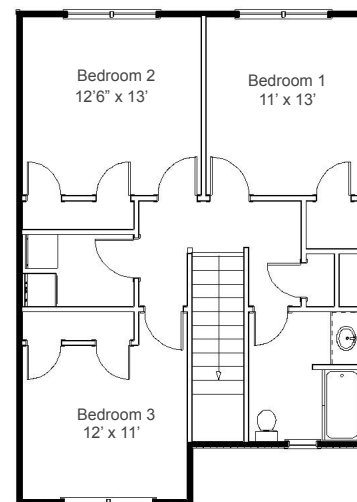

Enchanted
Construction Service

Fine Ideas In
Motion

Sumter

Enchanted
Series

4 BDRM
2 1/2 BATH

1728
SQ. FT.

NOTE: PRICES, SPECIFICATIONS AND DIMENSIONS ARE APPROXIMATE AND ARE SUBJECT TO CHANGE WITHOUT NOTICE.