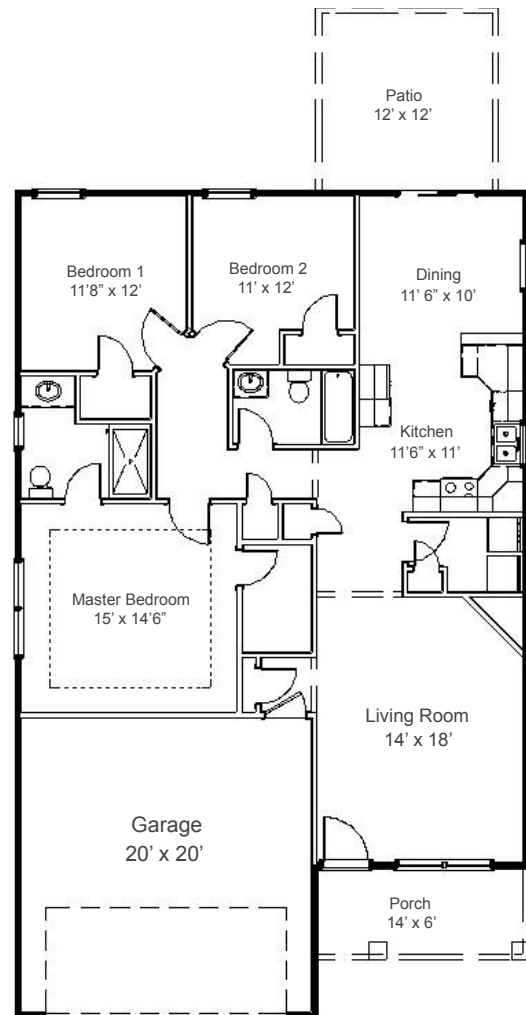

Enchanted
Construction Service

Fine Ideas In
Motion

Wellford

Enchanted Series

3 BDRM
2 BATH

1330
SQ. FT.

NOTE: PRICES, SPECIFICATIONS AND DIMENSIONS ARE APPROXIMATE AND ARE SUBJECT TO CHANGE WITHOUT NOTICE.