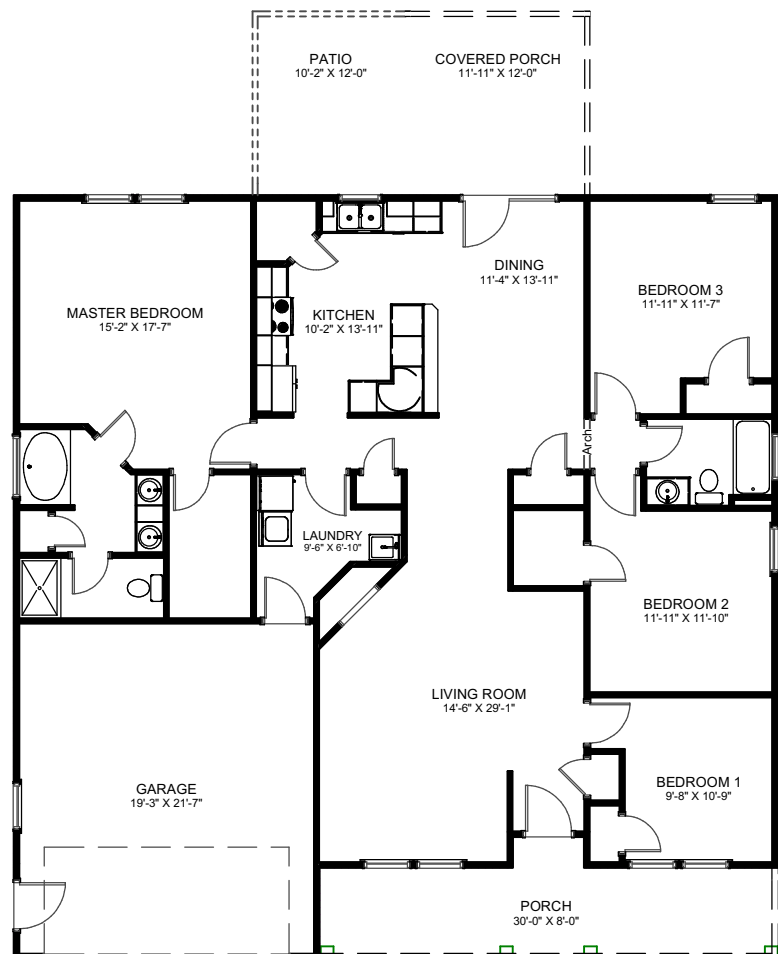

Enchanted Construction Service

FINE IDEAS IN MOTION

The Whitney

4 Bdrm

2 Bath

1883 sq. ft.

NOTE: PRICES, SPECIFICATIONS AND DIMENSIONS ARE APPROXIMATE AND ARE SUBJECT TO CHANGE WITHOUT NOTICE